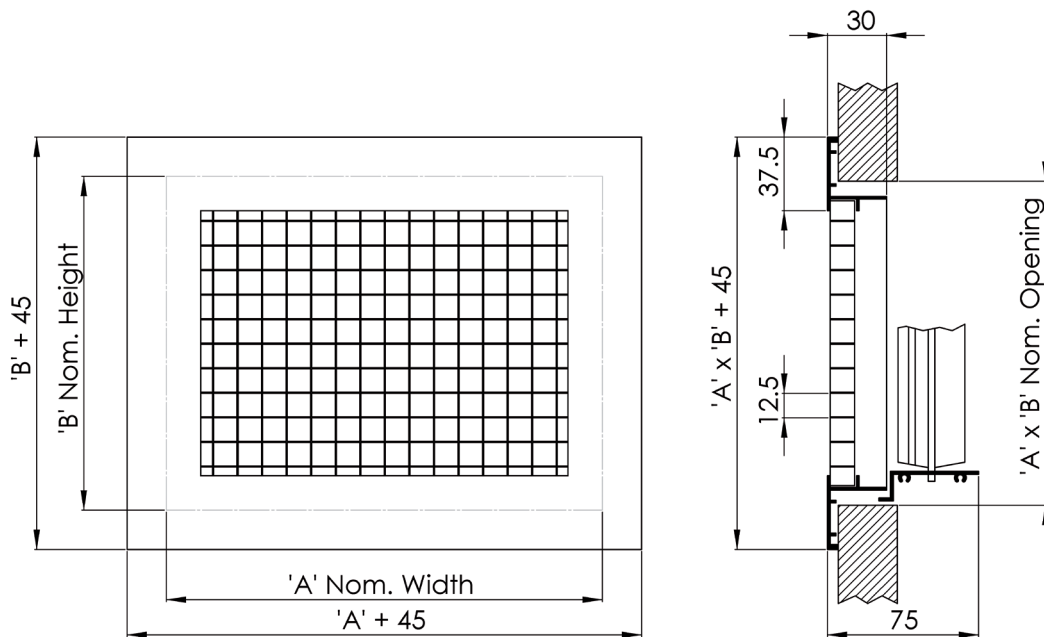

JPR Services

Model: J-EC)

Suitable for wall or ceiling mounted air extract applications. With a high free area of up to 85%, the Eggcrate Grille is able to handle high volumes of air whilst keeping the grille size to a minimum and noise levels and pressure resistance low.