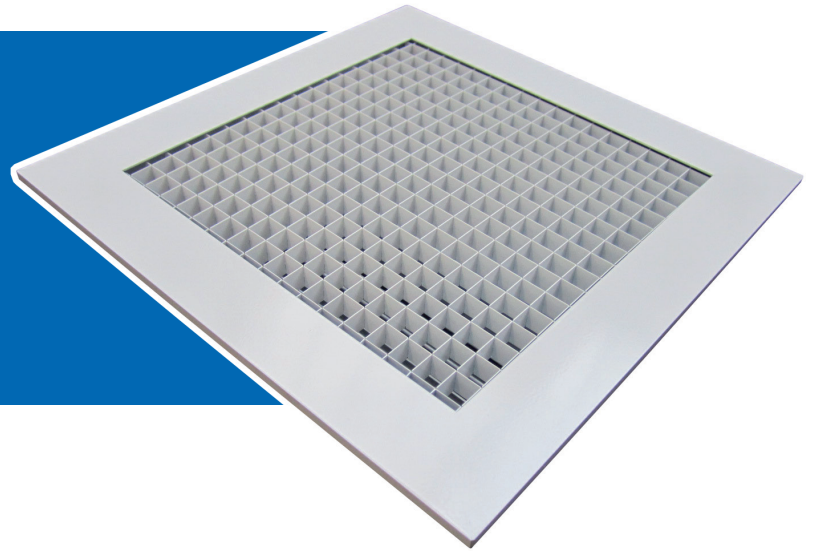

JPR Services

Model: J-EC)

Suitable for wall or ceiling mounted air extract applications. With a high free area of up to 85%, the Eggcrate Grille is able to handle high volumes of air whilst keeping the grille size to a minimum and noise levels and pressure resistance low.

How to Order

Type	Damper	Frame	Fixings	RAL Colour	
JEC	D - OBD	F - Standard Flange	SF - Flange Holes	300 x 300	RAL 9010
	0 - No OBD		0 - No Flange Holes		

e.g. 10 No JEC - D - F - SF - 250 x 250 - RAL 9010